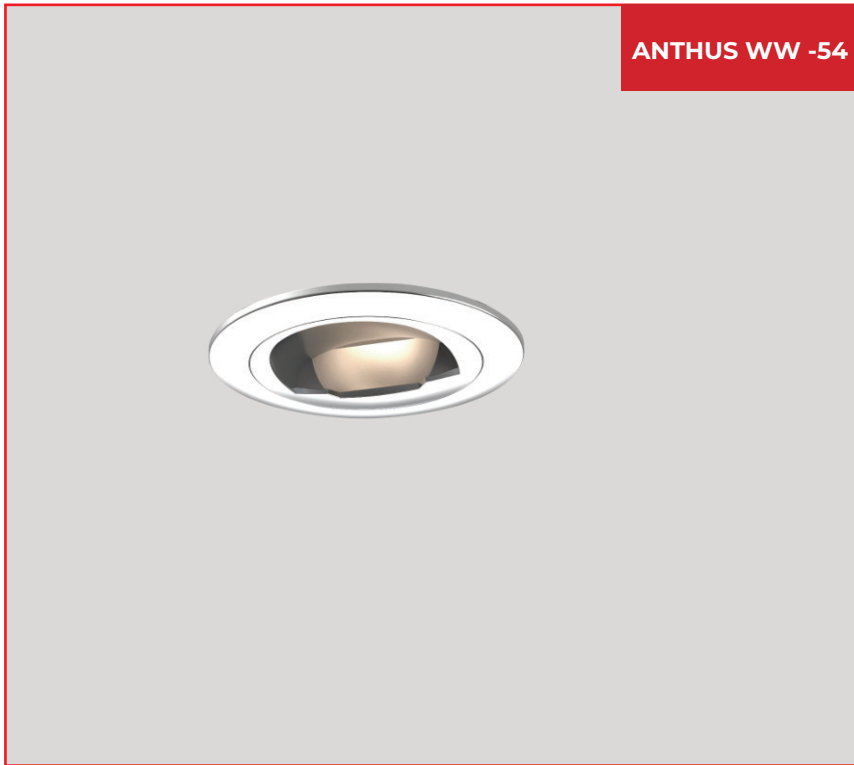

ANTHUS WW -54 WALL WASHER

Direct | Recessed

ANTHUS WW -54

ANTHUS WW-54 is Premium range Recessed COB Spot light Downlighter available in Fixed and Adjustable version made up of die cast aluminium housing, heat sink and with premium powder coated finish.

Powered by high quality COB with a binning tolerance of ≤ 3 SDCM and CRI ≥ 90 . The luminaire maintains atleast 70% of its luminous flux after 50,000 operating hours, guaranteeing long term reliability. High efficiency optics with beam angle options of Wall Washer and precision engineered.

Anthus WW-54 Downlighter available in wattage from ranging from 7W is crafted for direct light distribution making it ideal for residential & professional applications.

Options in reflector cover available as per request to enhance installation and functionality.