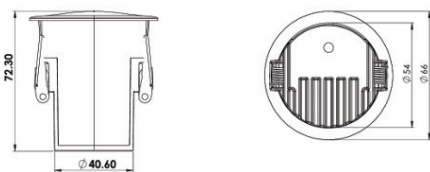

Single Line Diagram

Recessed

ANTHUS WW-54